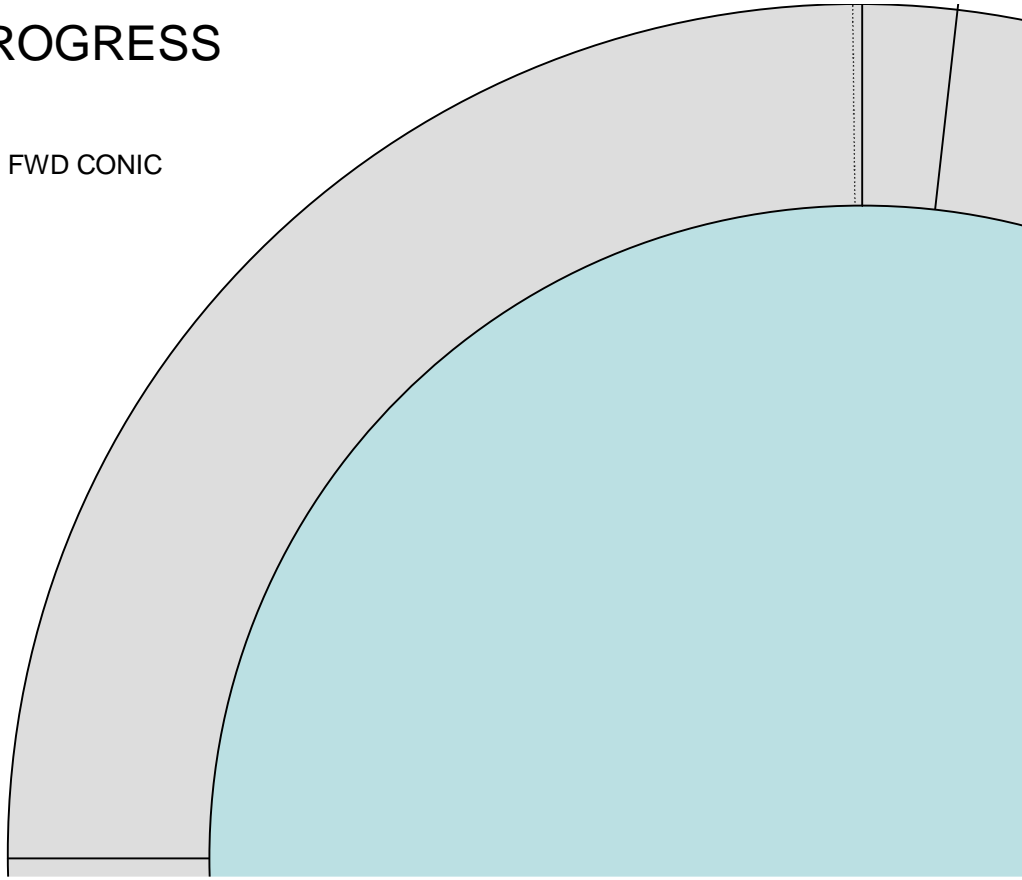

PROGRESS

BODY CYLINDER

PROGRESS

FWD CONIC

SOYUZ ARRAY

PROGRESS ARRAYS

PROGRESS

AFT CONICS FOR
PROGRESS AND
SOYUZ (1 EACH)

SOYUZ

BODY CONIC (USE 1)

FWD CYLINDER

SOYUZ

BODY CYLINDER

PARTS