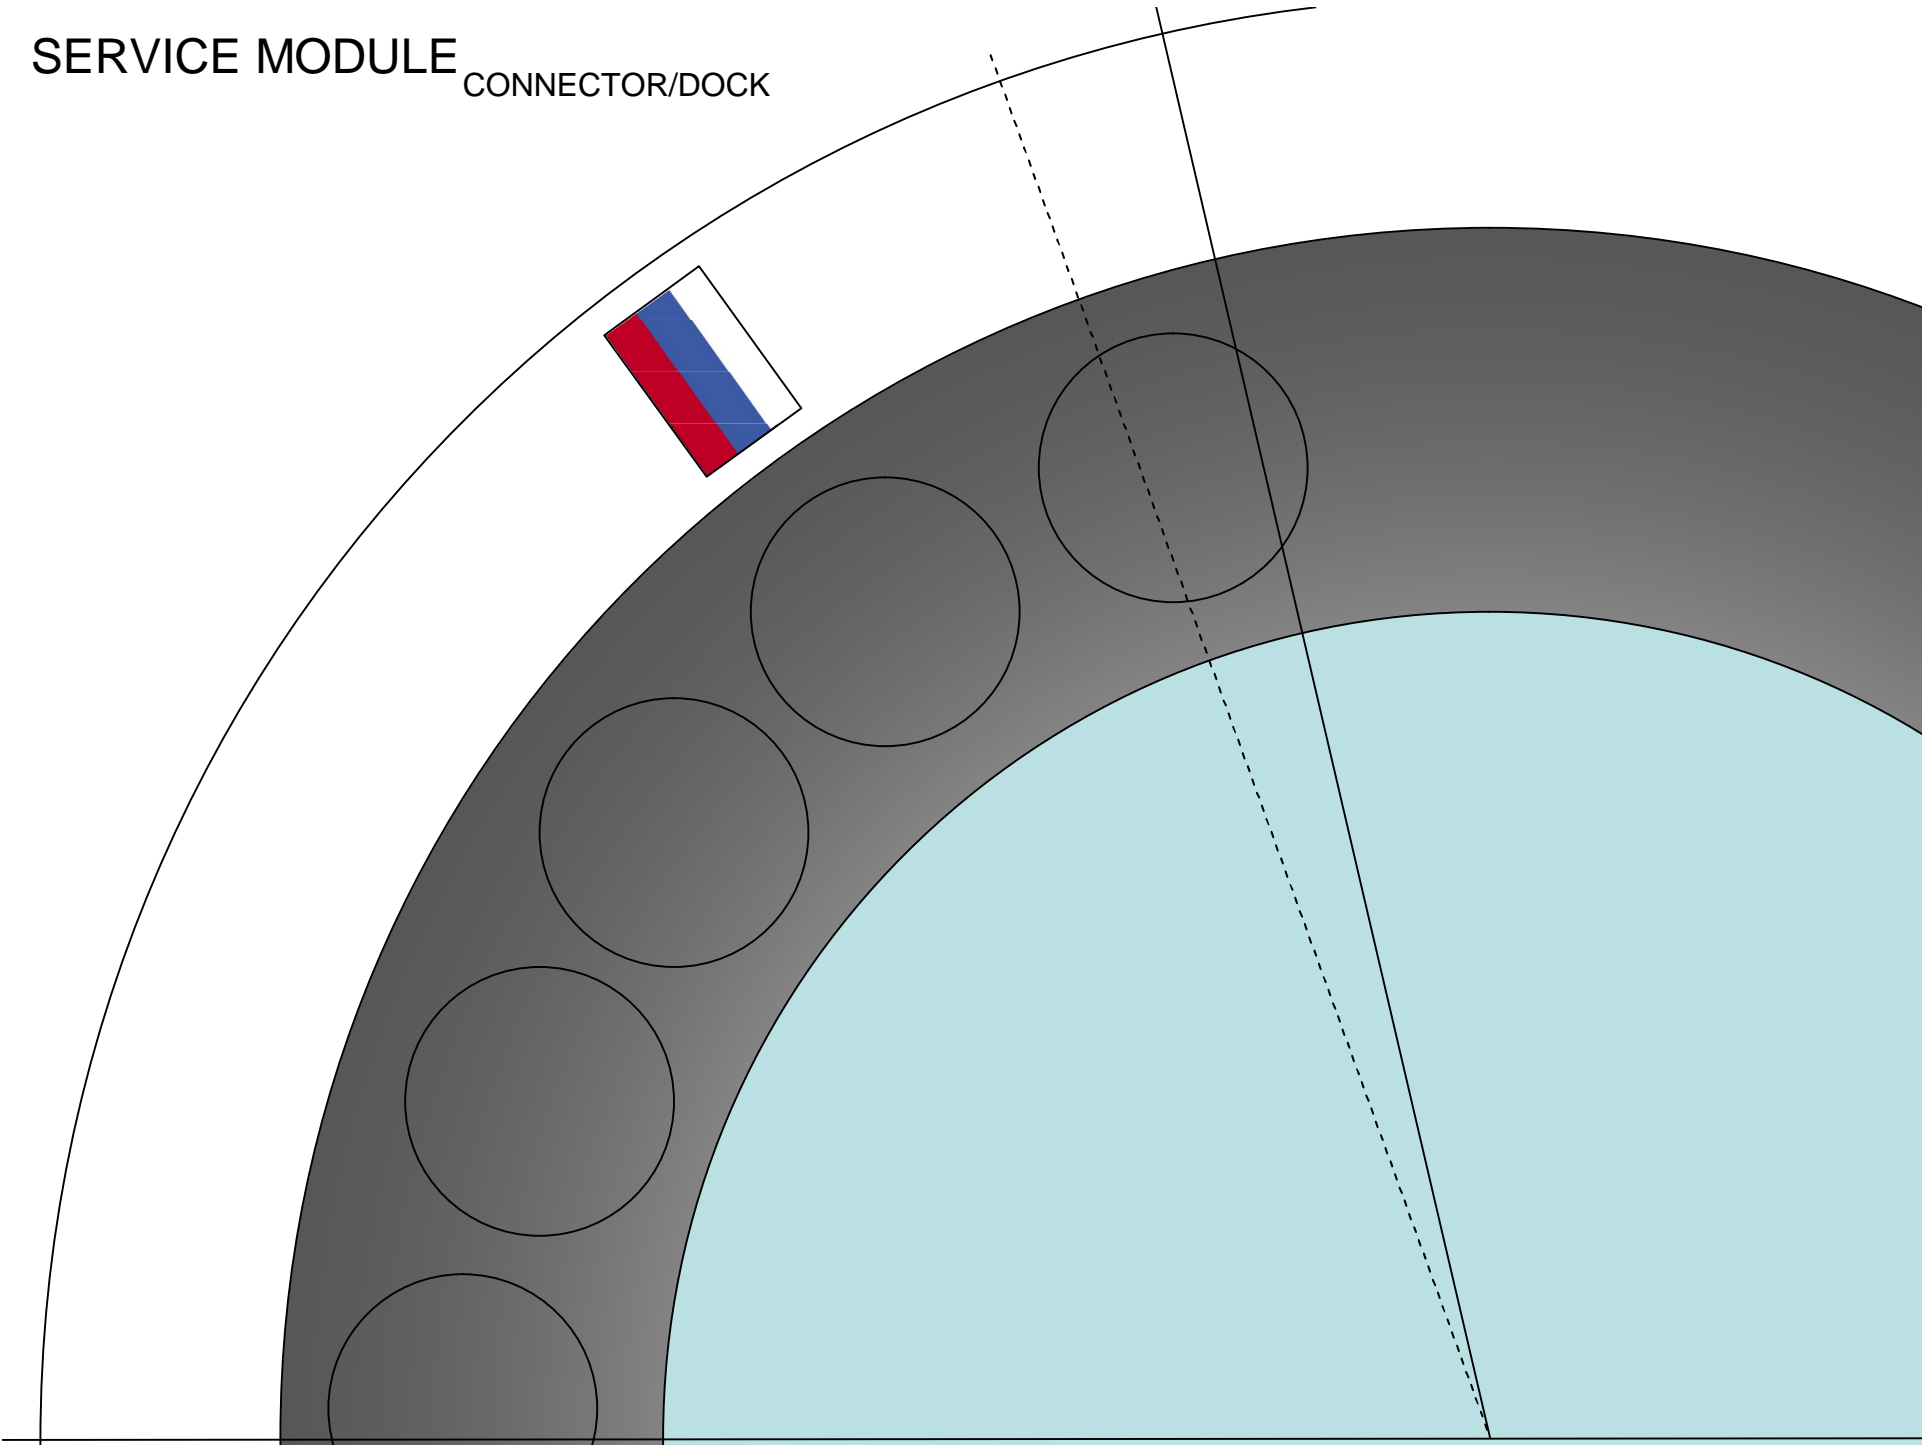

SERVICE MODULE

MID-BODY
TRANSITION

SERVICE MODULE

FORWARD CYLINDER

SERVICE MODULE CONNECTOR/DOCK

DESTINY LAB

DESTINY LAB

DESTINY LAB

END CAPS

COLUMBUS LAB

Columbus lab is also logistics module, typically dismounted after loading/unloading and lands with Shuttle.

COLUMBUS LAB

COLUMBUS LAB

END CAPS

JEM LAB