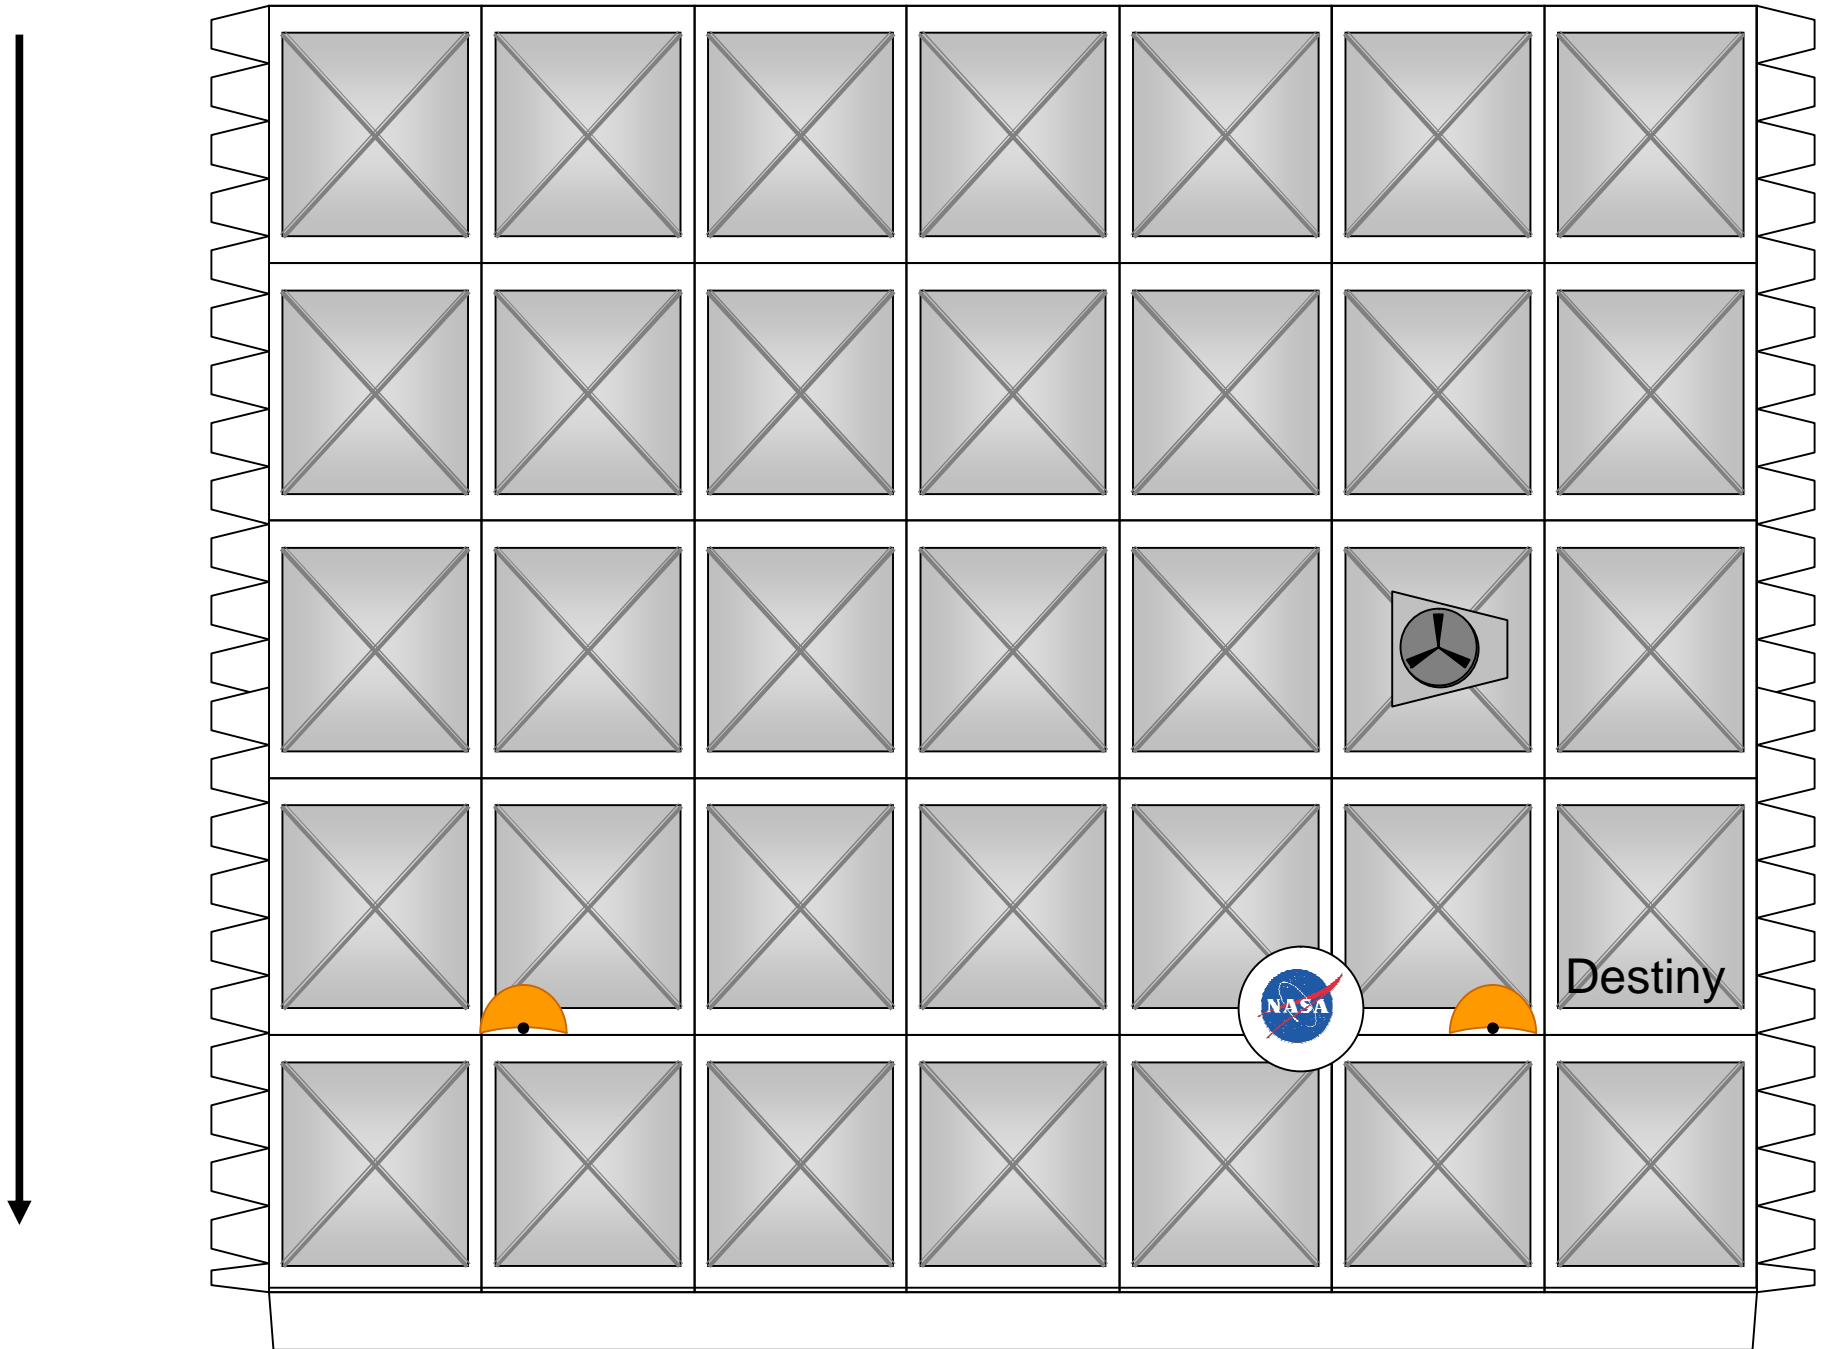

SERVICE MODULE

MID-BODY
TRANSITION

SERVICE MODULE

FORWARD CYLINDER

SERVICE MODULE CONNECTOR/DOCK

DESTINY LAB

DESTINY LAB

DESTINY LAB

END CAPS

COLUMBUS LAB

Columbus lab is also logistics module, typically dismounted after loading/unloading and lands with Shuttle.

COLUMBUS LAB

COLUMBUS LAB

END CAPS

JEM LAB