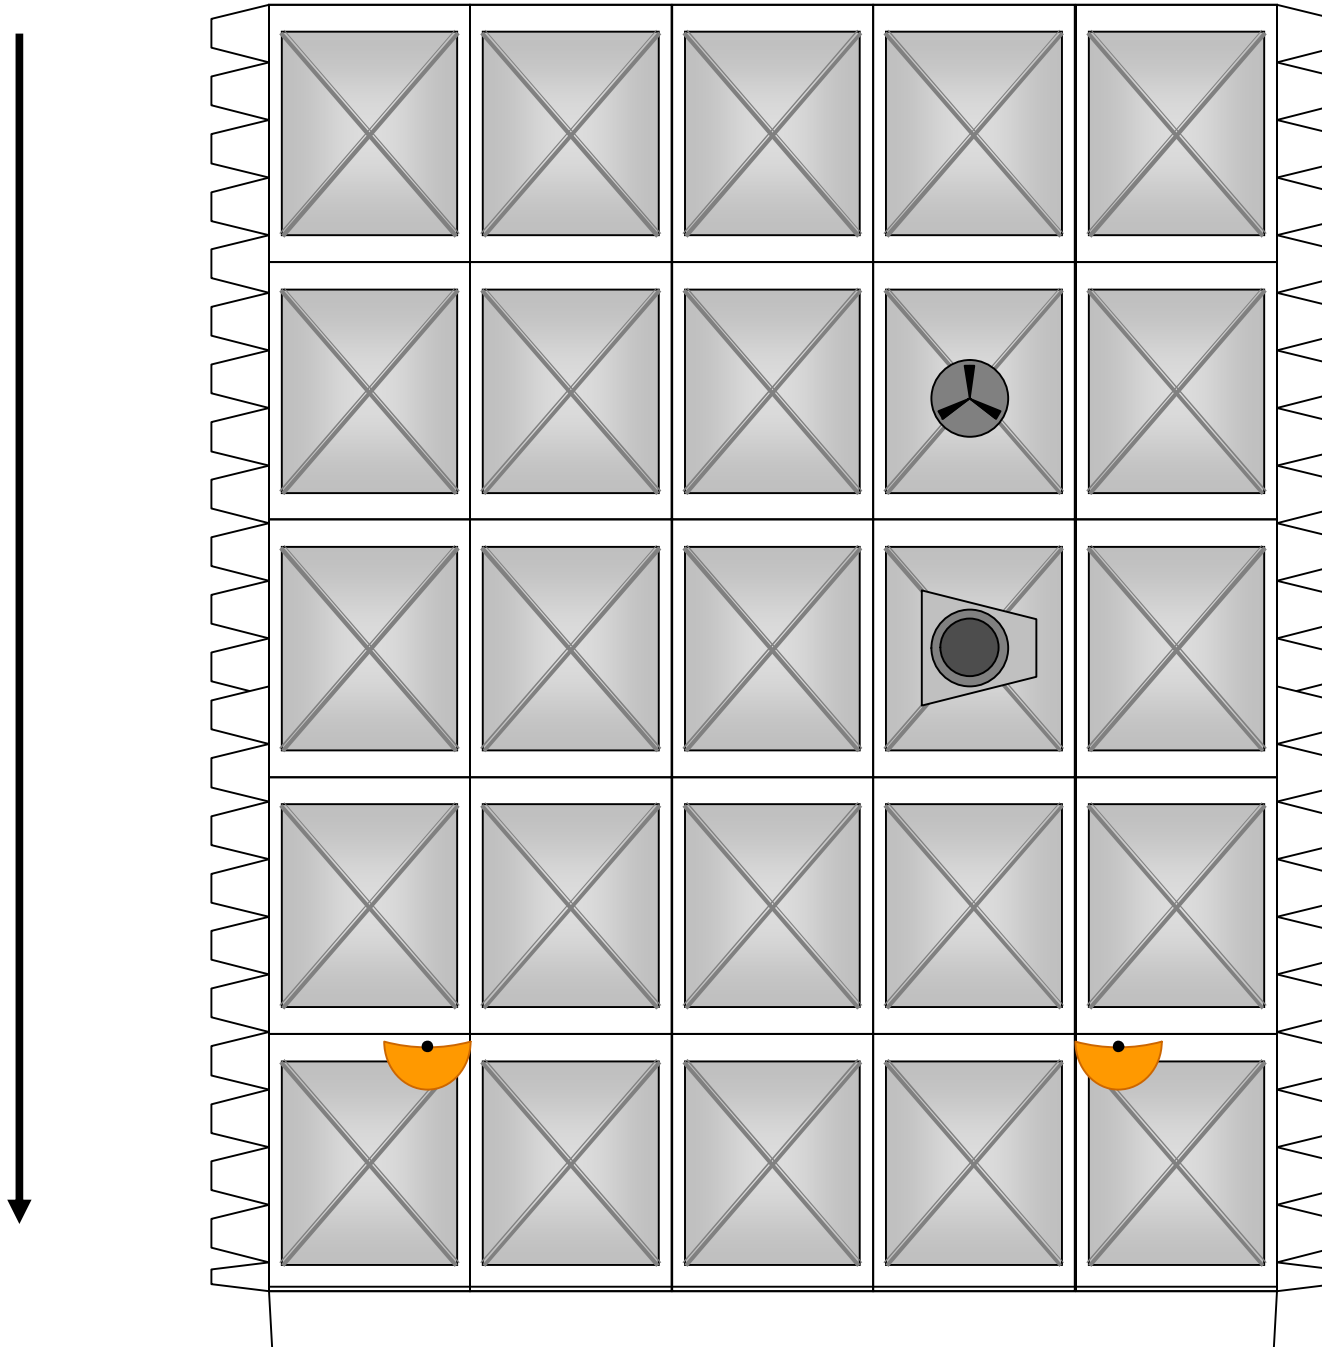

SERVICE MODULE

MID-BODY
TRANSITION

SERVICE MODULE

FORWARD CYLINDER

SERVICE MODULE CONNECTOR/DOCK

DESTINY LAB

DESTINY LAB

DESTINY LAB

END CAPS

COLUMBUS LAB

Columbus lab is also logistics module, typically dismounted after loading/unloading and lands with Shuttle.

COLUMBUS LAB

COLUMBUS LAB

END CAPS

JEM LAB