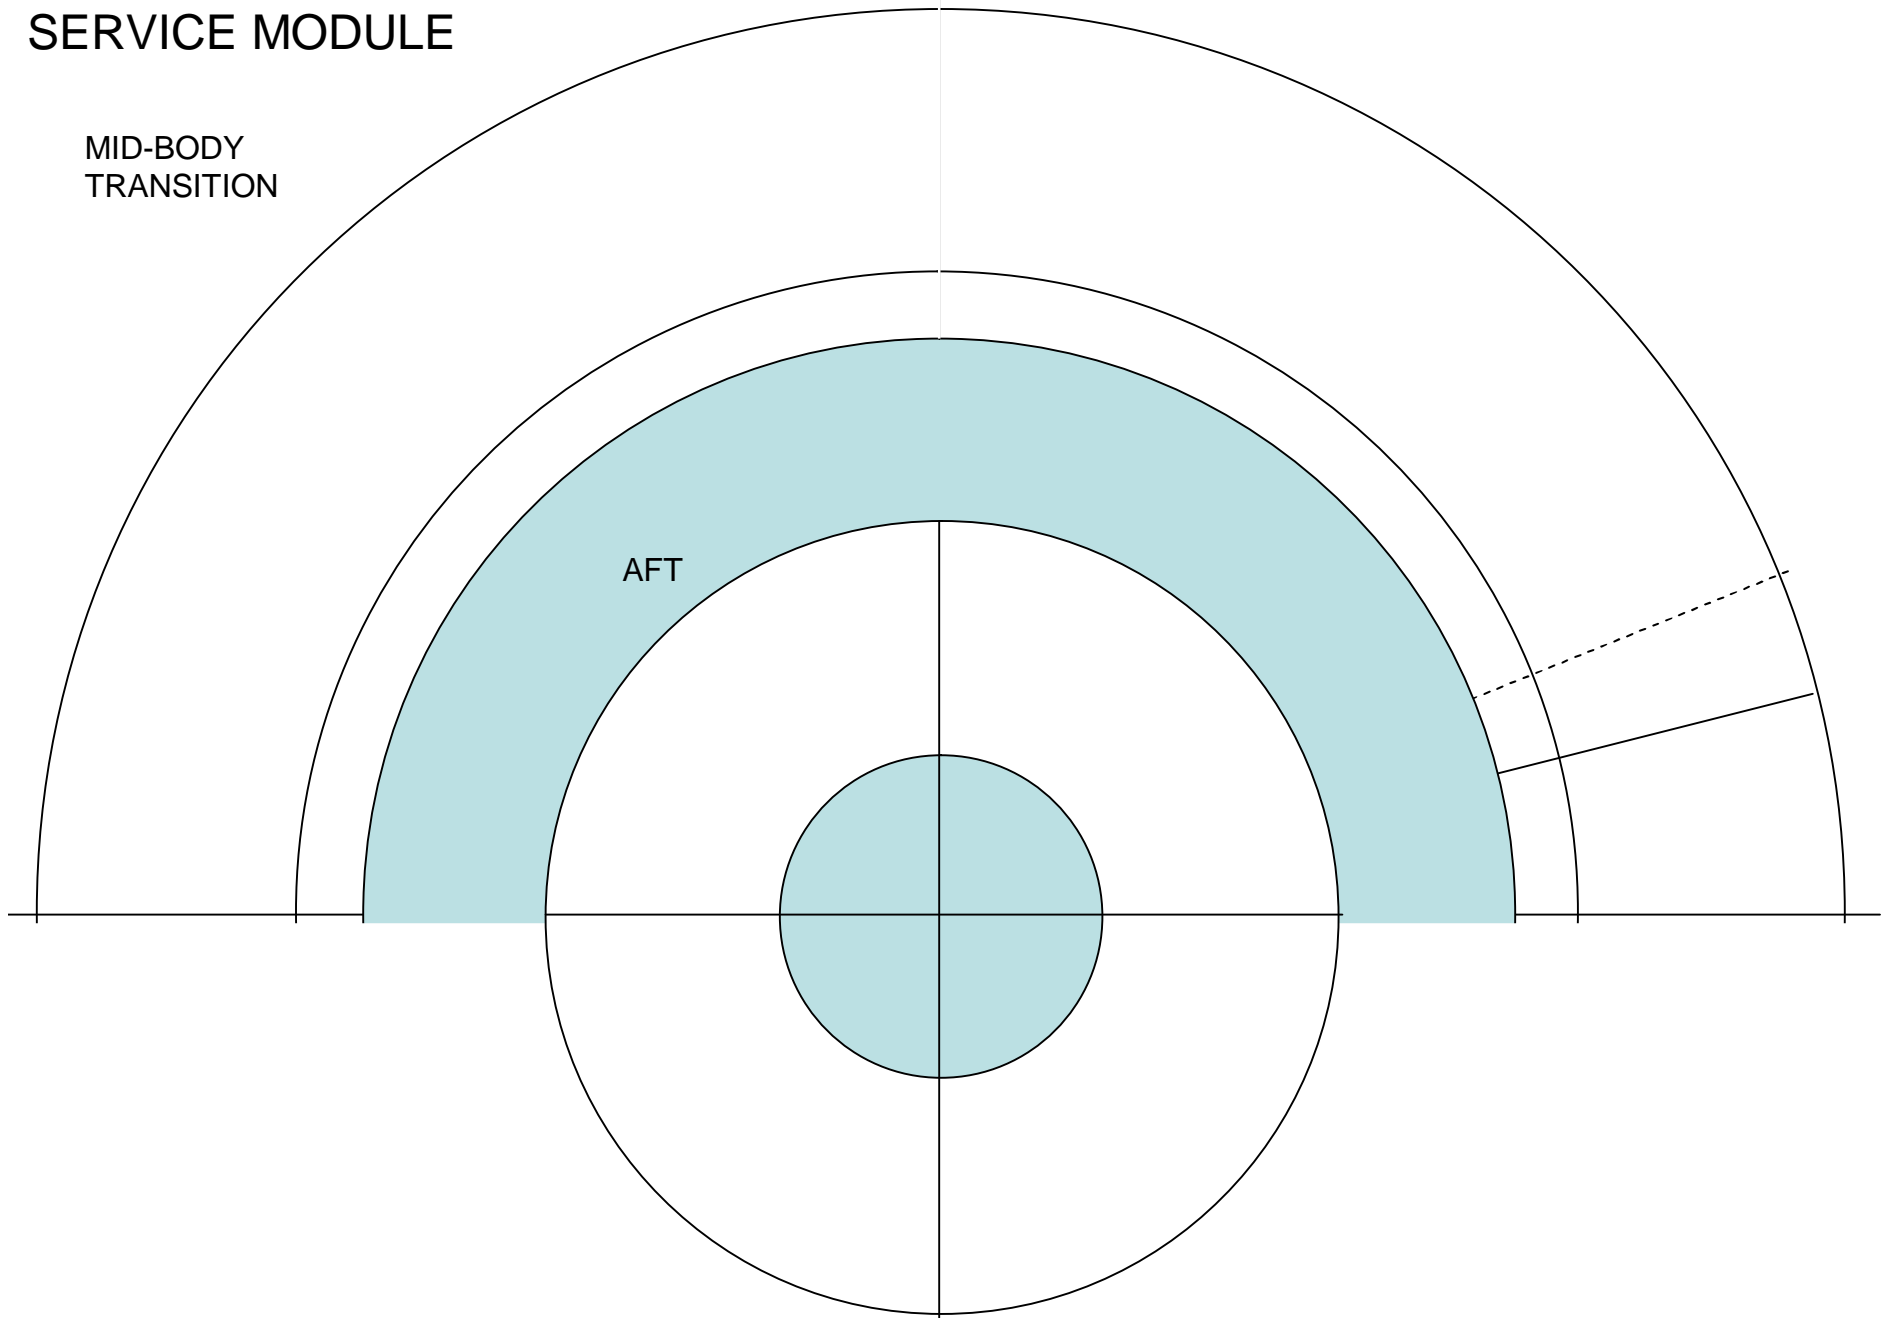

SERVICE MODULE

MID-BODY
TRANSITION

SERVICE MODULE

FORWARD CYLINDER

SERVICE MODULE CONNECTOR/DOCK

DESTINY LAB

DESTINY LAB

DESTINY LAB

END CAPS

COLUMBUS LAB

Columbus lab is also logistics module, typically dismounted after loading/unloading and lands with Shuttle.

COLUMBUS LAB

COLUMBUS LAB

END CAPS

JEM LAB