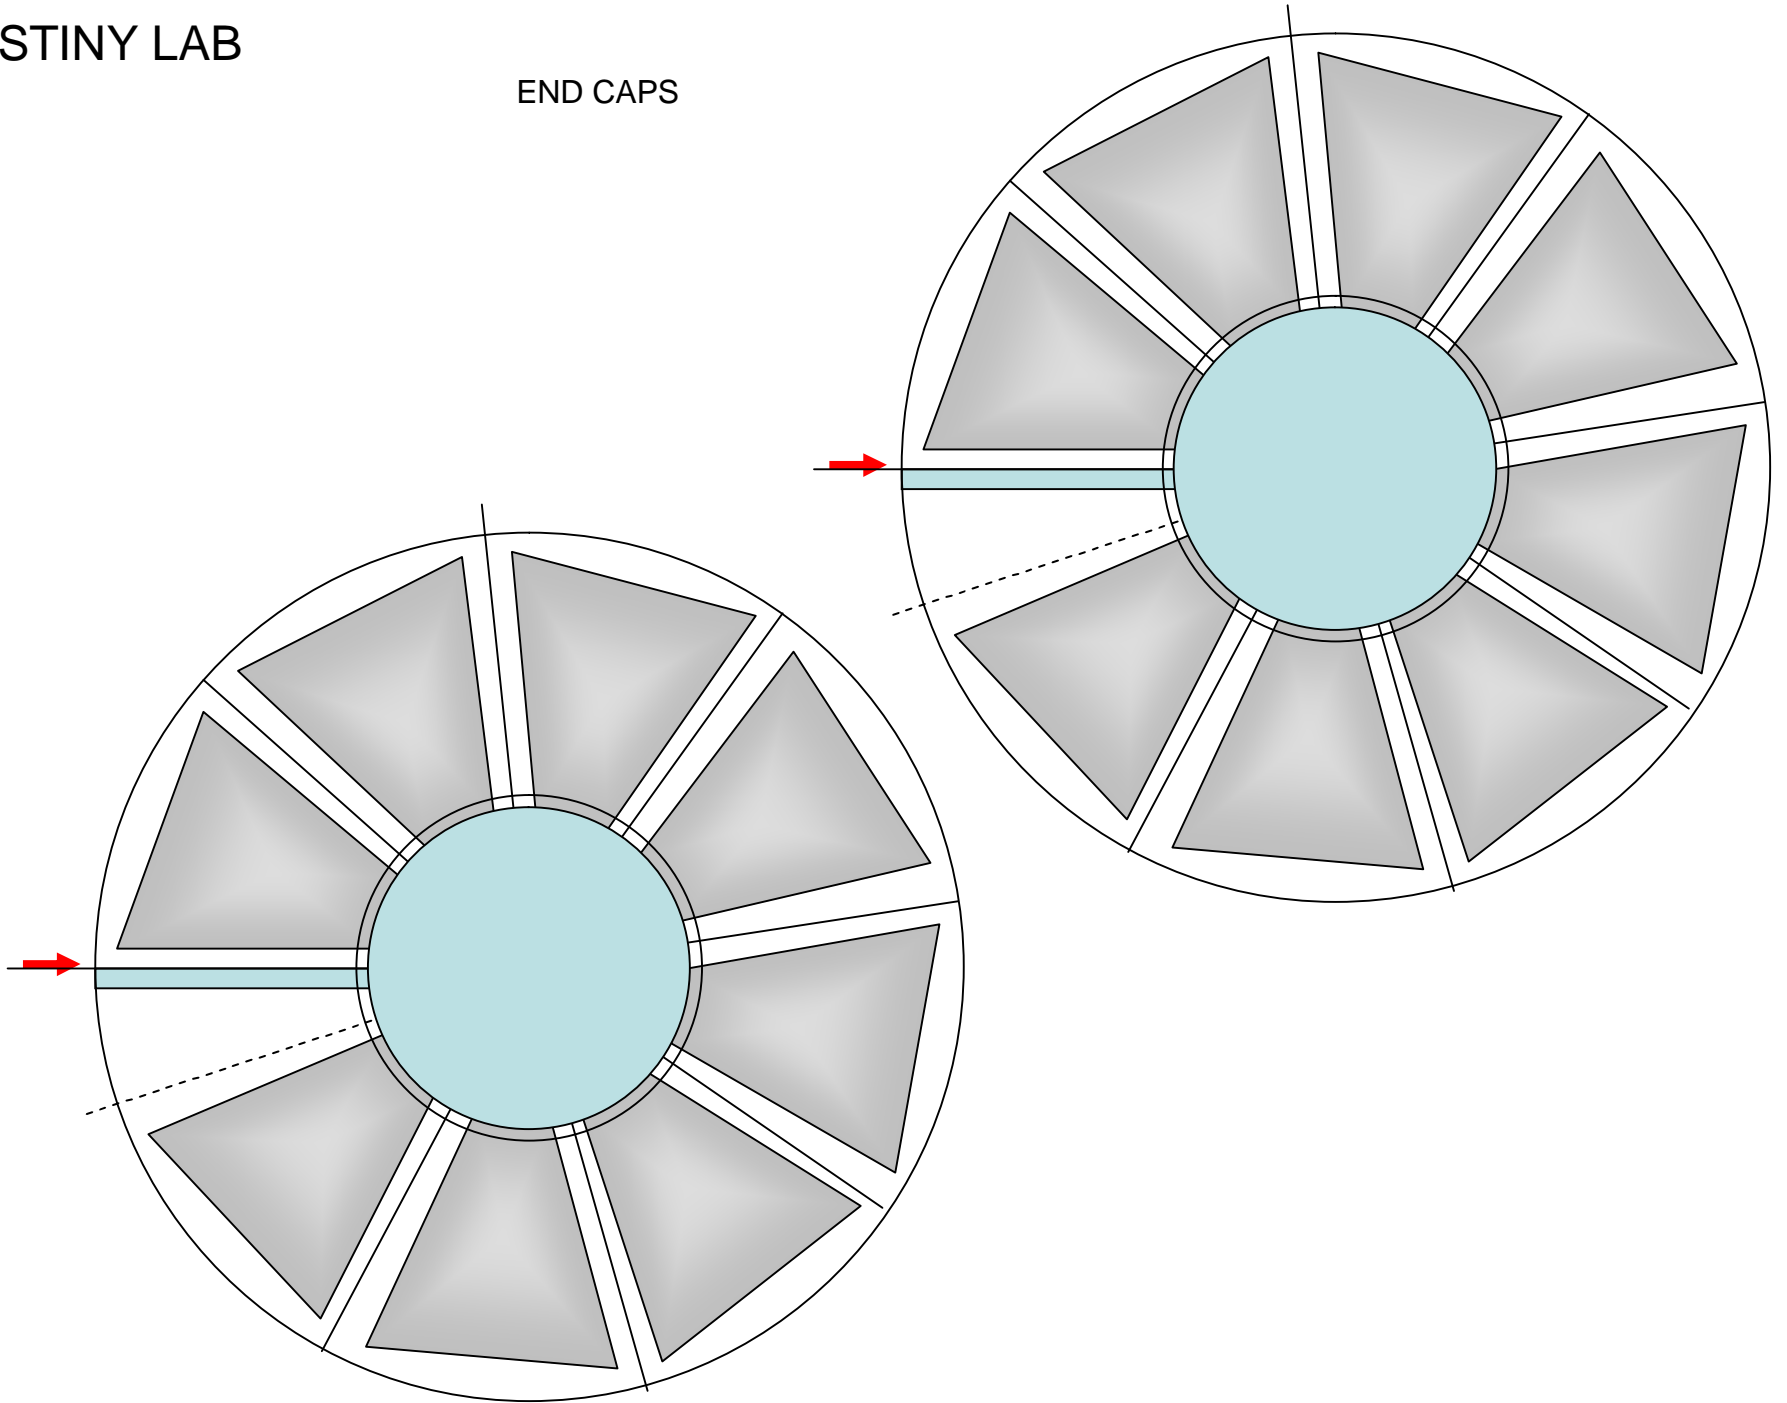

SERVICE MODULE

MID-BODY
TRANSITION

SERVICE MODULE

FORWARD CYLINDER

SERVICE MODULE CONNECTOR/DOCK

DESTINY LAB

DESTINY LAB

DESTINY LAB

END CAPS

COLUMBUS LAB

Columbus lab is also logistics module, typically dismounted after loading/unloading and lands with Shuttle.

COLUMBUS LAB

COLUMBUS LAB

END CAPS

JEM LAB