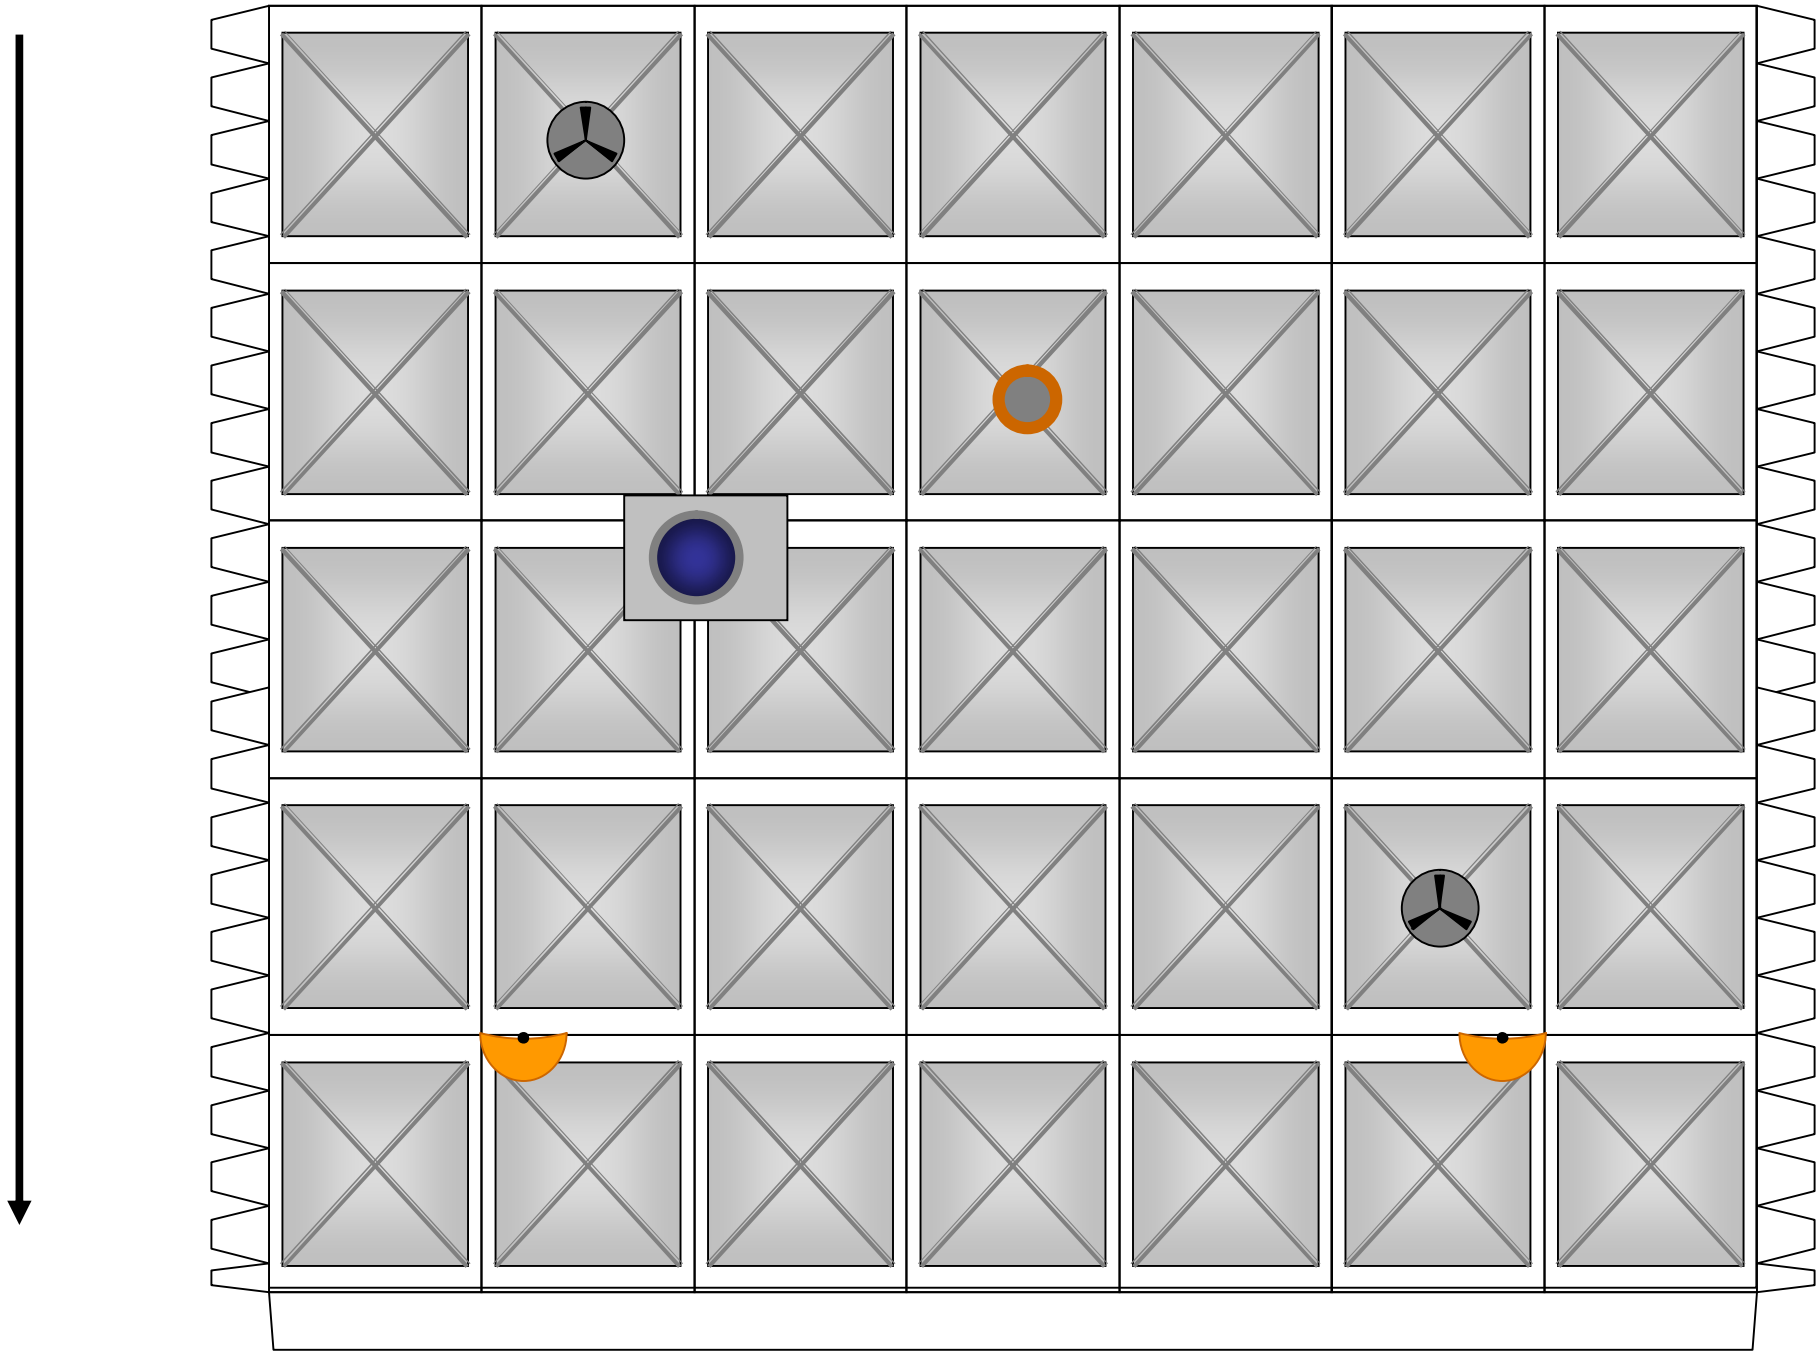

SERVICE MODULE

MID-BODY
TRANSITION

SERVICE MODULE

FORWARD CYLINDER

SERVICE MODULE CONNECTOR/DOCK

DESTINY LAB

DESTINY LAB

DESTINY LAB

END CAPS

COLUMBUS LAB

Columbus lab is also logistics module, typically dismounted after loading/unloading and lands with Shuttle.

COLUMBUS LAB

COLUMBUS LAB

END CAPS

JEM LAB