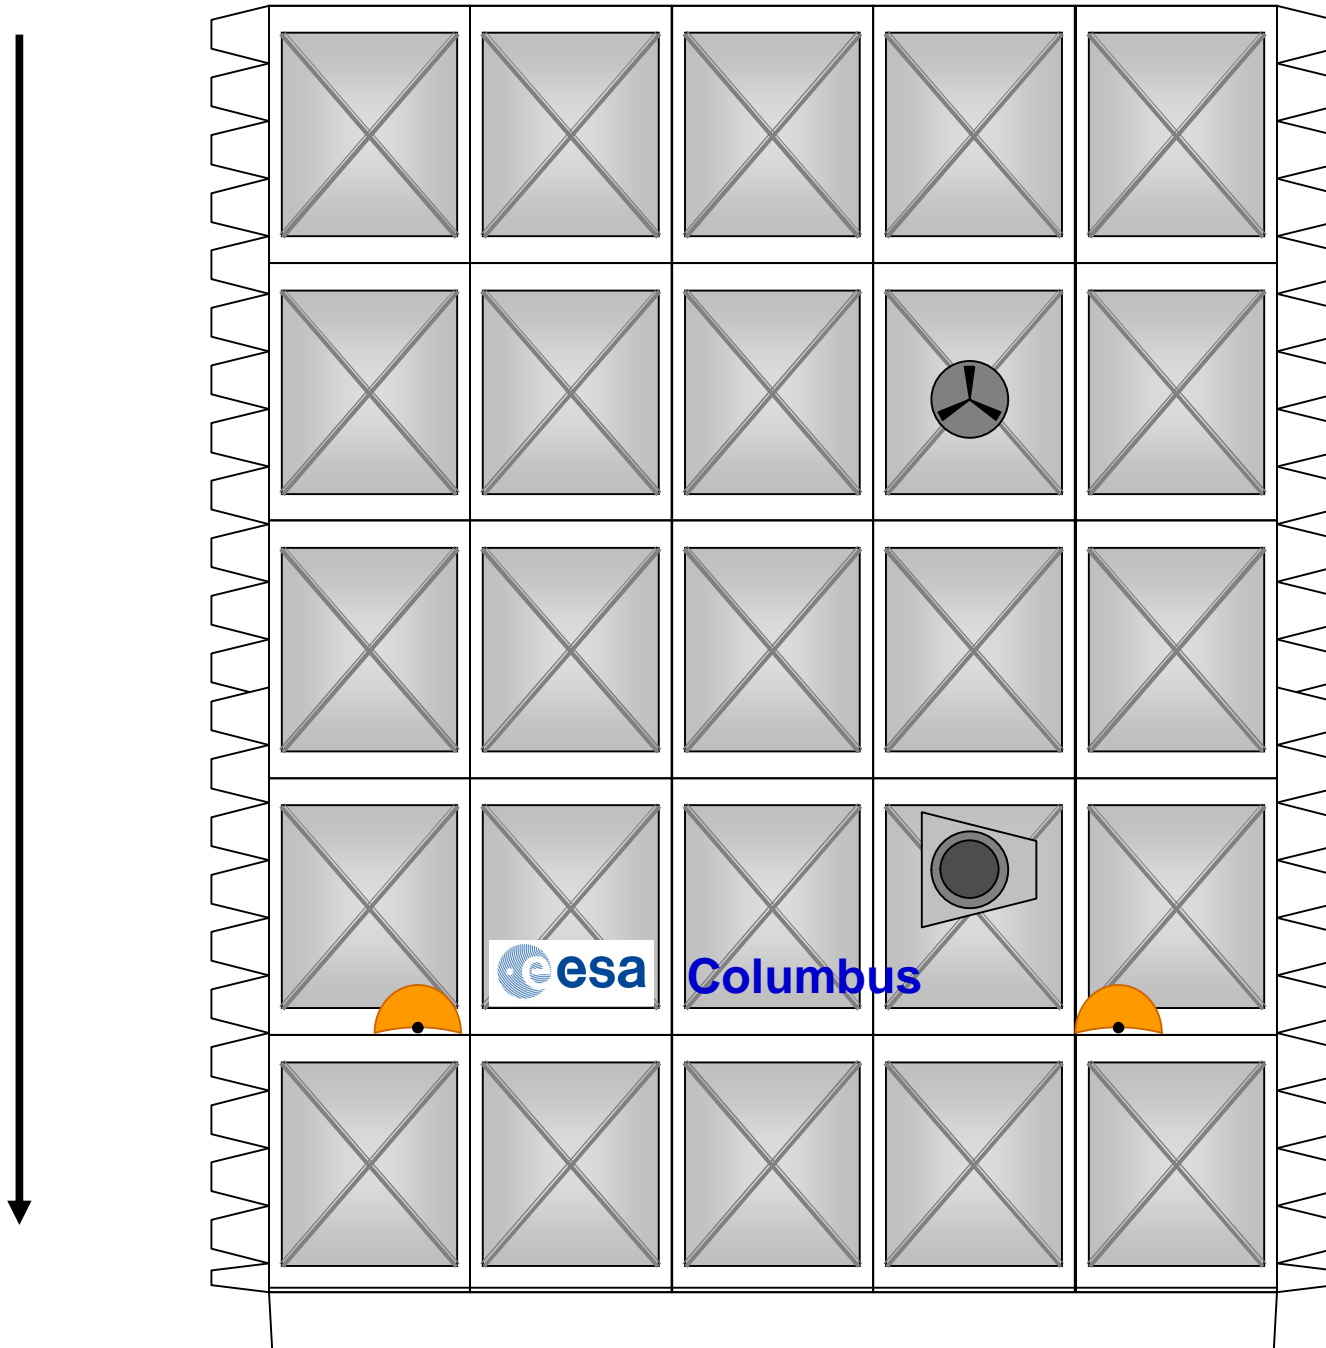

SERVICE MODULE

MID-BODY
TRANSITION

SERVICE MODULE

FORWARD CYLINDER

SERVICE MODULE CONNECTOR/DOCK

DESTINY LAB

DESTINY LAB

DESTINY LAB

END CAPS

COLUMBUS LAB

Columbus lab is also logistics module, typically dismounted after loading/unloading and lands with Shuttle.

COLUMBUS LAB

COLUMBUS LAB

END CAPS

JEM LAB